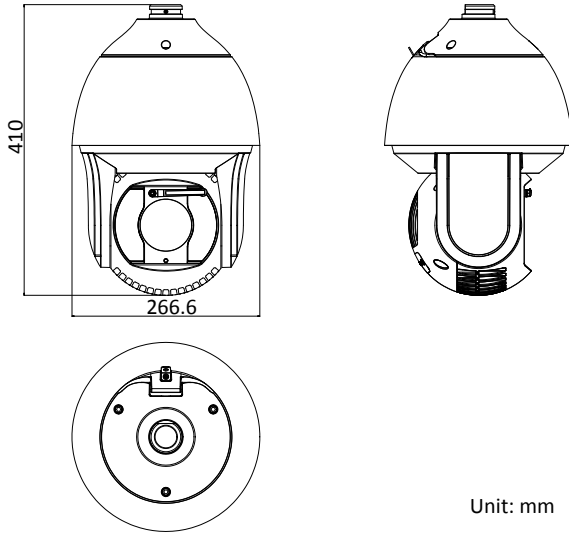

Order Model

DS-2DF8225IX-AEL, without wiper, 24 VAC & Hi-PoE

DS-2DF8225IX-AELW, with wiper, 24 VAC & Hi-PoE

Dimensions